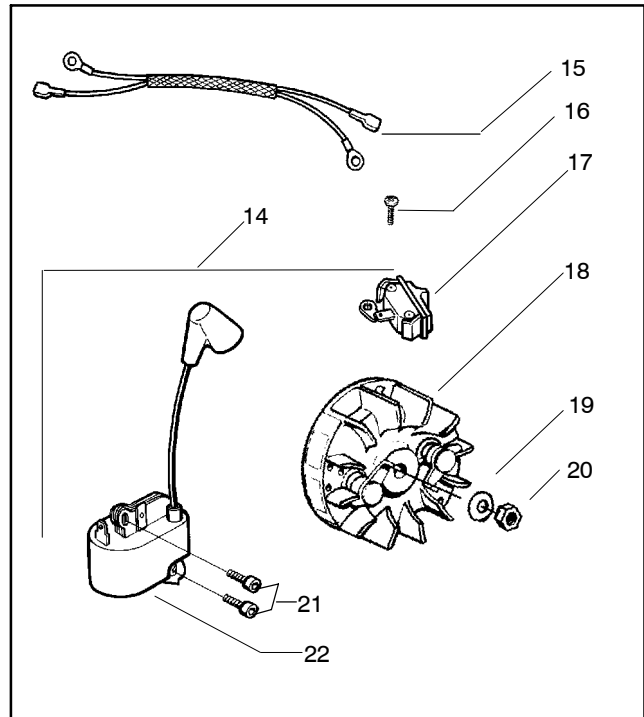

⚠ WARNING

All repairs, adjustments and maintenance not described in the Operator's Manual must be performed by qualified service personnel.

Ref.	Part No.	Description	Ref.	Part No.	Description	Ref.	Part No.	Description
1	530071968	Kit-Fan Hsg / Starter (Incl. 2, 3, 4, 5, 6, 7, 8, 9, 10, 11)	13	530015892	Screw	26	530029861	Spring
2	530071966	Kit-Starter EPS (Incl. 5,6,7,8)	14	530071967	Kit-EPS ignition (Incl. 17, 18, 22)	27	530069587	Kit - Throttle Trigger
3	530150318	Handle-Starter	15	530403257	Assy-Leadwire	28	530069247	Kit - Fuel line
4	530069232	Kit-Rope	16	530015896	Screw	29	530014497	Assy.- Fuel Pickup
5	530021179	Screw-shoulder	17	503717901	Switch-Ignition	30	530015940	Screw
6	530059677	Hub	18	530059637	Assy. -Flywheel	31	530029870	Element - AV Isolator
7	530021180	Spring-EPS	19	530015127	Washer-Flywheel	32	530055613	Assy. -Tank/Handle Isolator
8	530016080	Screw	20	530016134	Nut	33	530015843	Screw
9	530042095	Spring-Starter	21	545003902	Screw	34	530059961	Handle-Front
10	530059959	Baffle-Air	22	530039239	Module - Ignition	35	530052439	Isolator-Front Handle
11	530059958	Assy-Fan Hsg. w/eyelet	23	530029869	Wire - Throttle	36	530029984	Isolator
12	530015893	Screw	24	530029863	Cap - Wire	37	530026119	Valve - Check
			25	530029860	Pin	38	530038264	Plug - Vent
						39	530071266	Kit-Assy. Fuel Cap

✓ = NEW PART NUMBER FOR THIS IPL   ★ = REFER TO THE SERVICE REFERENCE INDICATED FOR MORE INFORMATION. (LOCATED AT END OF IPL)
● = THESE PARTS ARE ILLUSTRATED FOR CLARITY. ORDER COMPLETE ASSEMBLY.