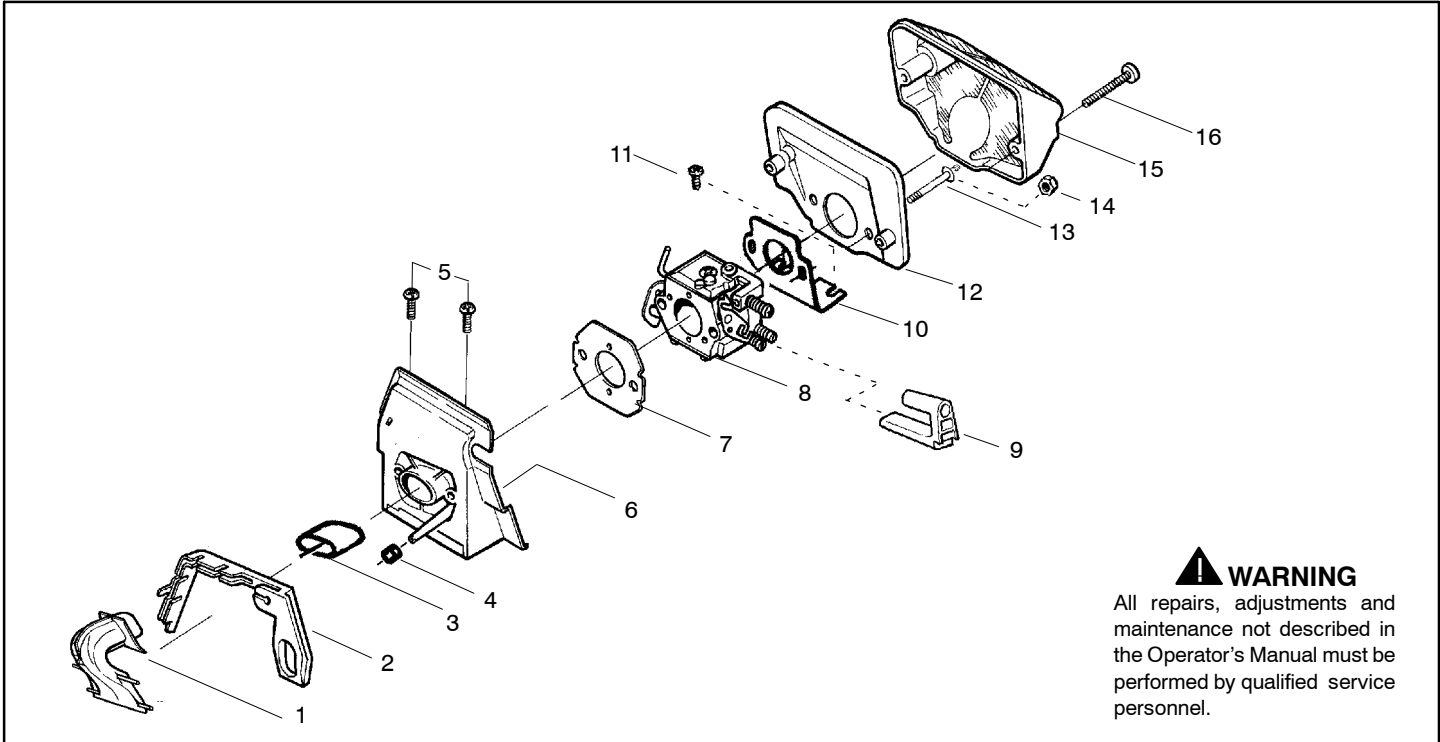

⚠ WARNING
All repairs, adjustments and maintenance not described in the Operator's Manual must be performed by qualified service personnel.