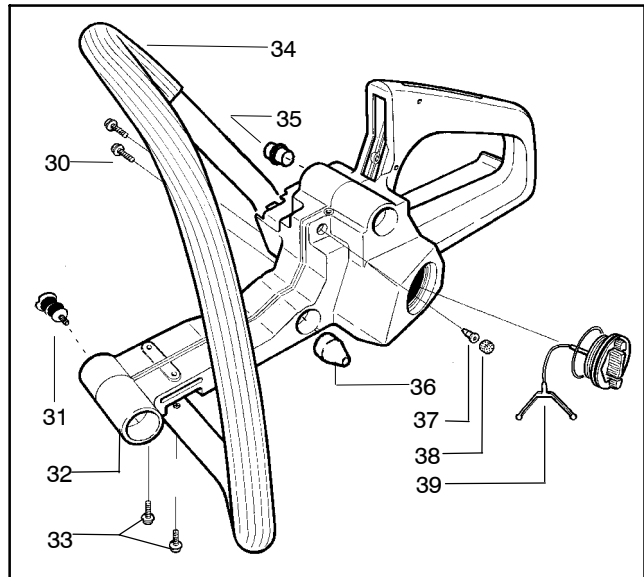

⚠ WARNING

All repairs, adjustments and maintenance not described in the Operator's Manual must be performed by qualified service personnel.

Ref.	Part No.	Description	Ref.	Part No.	Description	Ref.	Part No.	Description
1	530071968	Kit-Fan Hsg / Starter (Incl. 2, 3, 4, 5, 6, 7, 8, 9, 10, 11)	13	530015892	Screw	26	530029861	Spring
2	530071966	Kit-Starter EPS (Incl. 5,6,7,8)	14	530071967	Kit-EPS ignition (Incl. 17, 18, 22)	27	530069587	Kit - Throttle Trigger
3	530150318	Handle-Starter	15	530403257	Assy-Leadwire	28	530069247	Kit - Fuel line
4	530069232	Kit-Rope	16	530015896	Screw	29	530014497	Assy.- Fuel Pickup
5	530021179	Screw-shoulder	17	503717901	Switch-Ignition	30	530015940	Screw
6	530059677	Hub	18	530059637	Assy. -Flywheel	31	530029870	Element - AV Isolator
7	530021180	Spring-EPS	19	530015127	Washer-Flywheel	32	530055613	Assy. -Tank/Handle Isolator
8	530016080	Screw	20	530016134	Nut	33	530015843	Screw
9	530042095	Spring-Starter	21	545003902	Screw	34	530059961	Handle-Front
10	530059959	Baffle-Air	22	530039239	Module - Ignition	35	530052439	Isolator-Front Handle
11	530059958	Assy-Fan Hsg. w/eyelet	23	530029869	Wire - Throttle	36	530029984	Isolator
12	530015893	Screw	24	530029863	Cap - Wire	37	530026119	Valve - Check
			25	530029860	Pin	38	530038264	Plug - Vent
						39	530071266	Kit-Assy. Fuel Cap

✓ = NEW PART NUMBER FOR THIS IPL   ★ = REFER TO THE SERVICE REFERENCE INDICATED FOR MORE INFORMATION. (LOCATED AT END OF IPL)
● = THESE PARTS ARE ILLUSTRATED FOR CLARITY. ORDER COMPLETE ASSEMBLY.