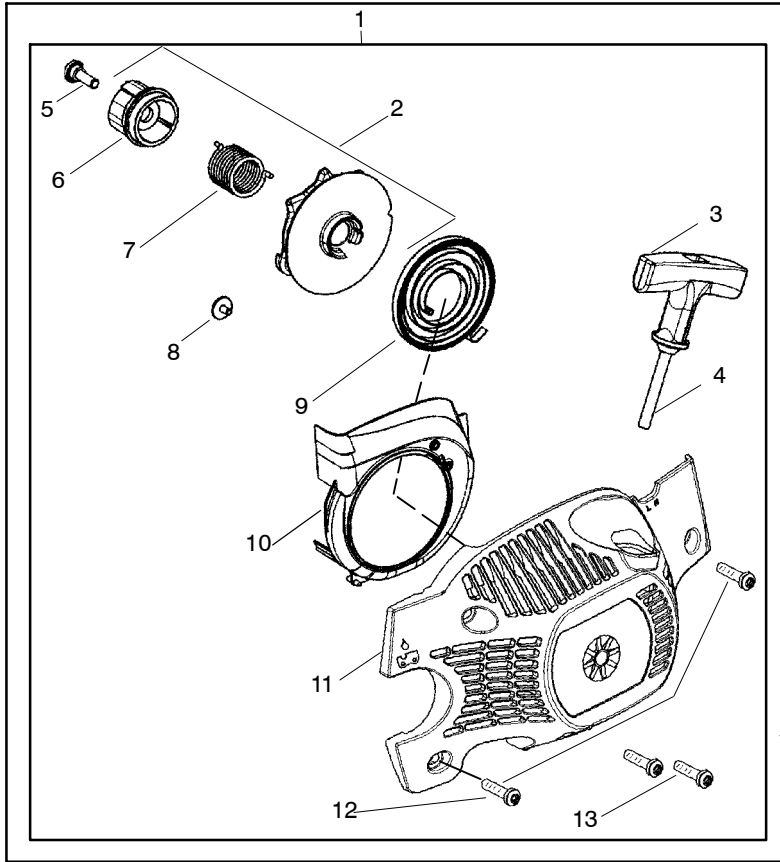

⚠ WARNING

All repairs, adjustments and maintenance not described in the Operator's Manual must be performed by qualified service personnel.

Ref.	Part No.	Description	Ref.	Part No.	Description	Ref.	Part No.	Description
1	530071968	Kit-Fan Hsg / Starter (Incl. 2, 3, 4, 5, 6, 7, 8, 9, 10, 11)	13	530015892	Screw	26	530029861	Spring
2	530071966	Kit-Starter EPS (Incl. 5,6,7,8)	14	530071967	Kit-EPS ignition (Incl. 17, 18, 22)	27	530069587	Kit - Throttle Trigger
3	530150318	Handle-Starter	15	530403257	Assy-Leadwire	28	530069247	Kit - Fuel line
4	530069232	Kit-Rope	16	530015896	Screw	29	530014497	Assy.- Fuel Pickup
5	530021179	Screw-shoulder	17	503717901	Switch-Ignition	30	530015940	Screw
6	530059677	Hub	18	530059637	Assy. -Flywheel	31	530029870	Element - AV Isolator
7	530021180	Spring-EPS	19	530015127	Washer-Flywheel	32	530055613	Assy. -Tank/Handle Isolator
8	530016080	Screw	20	530016134	Nut	33	530015843	Screw
9	530042095	Spring-Starter	21	545003902	Screw	34	530059961	Handle-Front
10	530059959	Baffle-Air	22	530039239	Module - Ignition	35	530052439	Isolator-Front Handle
11	530059958	Assy-Fan Hsg. w/eyelet	23	530029869	Wire - Throttle	36	530029984	Isolator
12	530015893	Screw	24	530029863	Cap - Wire	37	530026119	Valve - Check
			25	530029860	Pin	38	530038264	Plug - Vent
						39	530071266	Kit-Assy. Fuel Cap

✓ = NEW PART NUMBER FOR THIS IPL   ★ = REFER TO THE SERVICE REFERENCE INDICATED FOR MORE INFORMATION. (LOCATED AT END OF IPL)
● = THESE PARTS ARE ILLUSTRATED FOR CLARITY. ORDER COMPLETE ASSEMBLY.