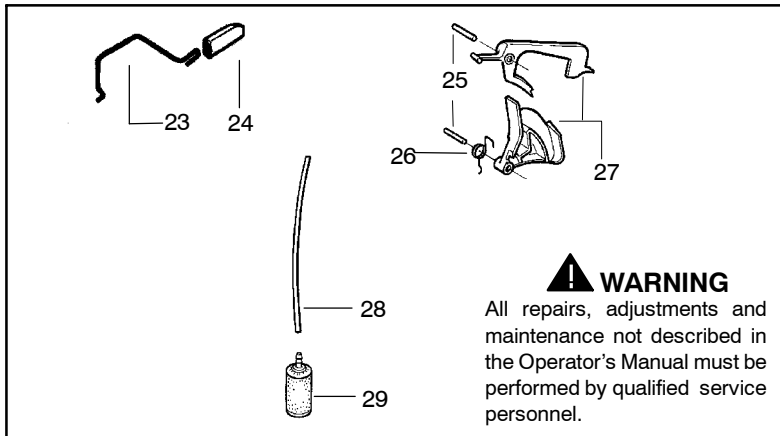

⚠ WARNING

All repairs, adjustments and maintenance not described in the Operator's Manual must be performed by qualified service personnel.

Ref.	Part No.	Description	Ref.	Part No.	Description	Ref.	Part No.	Description
1	530071968	Kit-Fan Hsg / Starter (Incl. 2, 3, 4, 5, 6, 7, 8, 9, 10, 11)	13	530015892	Screw	26	530029861	Spring
2	530071966	Kit-Starter EPS (Incl. 5,6,7,8)	14	530071967	Kit-EPS ignition (Incl. 17, 18, 22)	27	530069587	Kit - Throttle Trigger
3	530150318	Handle-Starter	15	530403257	Assy-Leadwire	28	530069247	Kit - Fuel line
4	530069232	Kit-Rope	16	530015896	Screw	29	530014497	Assy.- Fuel Pickup
5	530021179	Screw-shoulder	17	503717901	Switch-Ignition	30	530015940	Screw
6	530059677	Hub	18	530059637	Assy. -Flywheel	31	530029870	Element - AV Isolator
7	530021180	Spring-EPS	19	530015127	Washer-Flywheel	32	530055613	Assy. -Tank/Handle Isolator
8	530016080	Screw	20	530016134	Nut	33	530015843	Screw
9	530042095	Spring-Starter	21	545003902	Screw	34	530059961	Handle-Front
10	530059959	Baffle-Air	22	530039239	Module - Ignition	35	530052439	Isolator-Front Handle
11	530059958	Assy-Fan Hsg. w/eyelet	23	530029869	Wire - Throttle	36	530029984	Isolator
12	530015893	Screw	24	530029863	Cap - Wire	37	530026119	Valve - Check
			25	530029860	Pin	38	530038264	Plug - Vent
						39	530071266	Kit-Assy. Fuel Cap

✓ = NEW PART NUMBER FOR THIS IPL   ★ = REFER TO THE SERVICE REFERENCE INDICATED FOR MORE INFORMATION. (LOCATED AT END OF IPL)
● = THESE PARTS ARE ILLUSTRATED FOR CLARITY. ORDER COMPLETE ASSEMBLY.