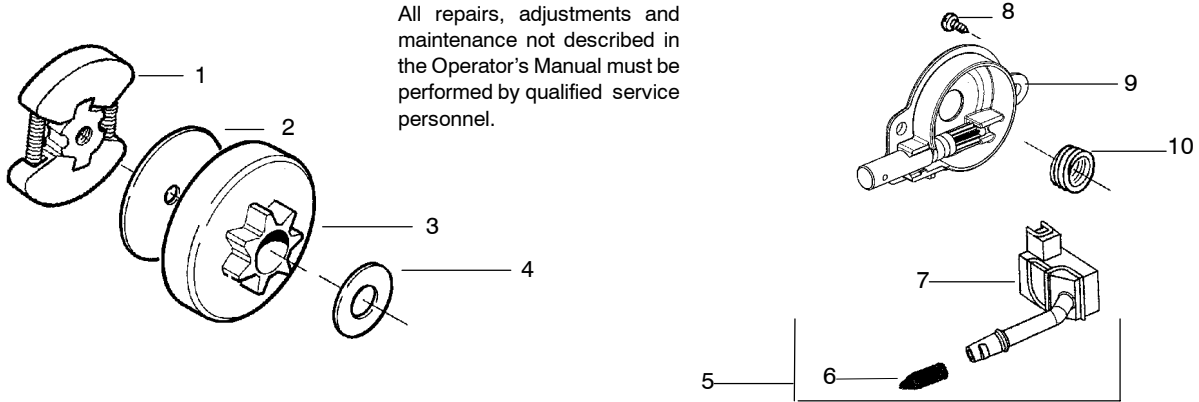

Ref.	Part No.	Description	Ref.	Part No.	Description
1	530029813	Assy-Turbo Air Cleaner	13	530015968	Stud - Carb.
2	530019203	Seal - Turbo Clean	14	530016008	Nut
3	530029814	Sleeve-Intake	15	530029811	Air-Filter - Top
4	530053435	Seal-Impulse	16	530015899	Screw
5	530015814	Screw	17	530071511	Kit-Muffler (Includes 20,21 & 22)
6	530037465	Adapter - Carb.	18	530016359	Nut-Brass
7	530019172	Gasket-Carburetor	19	530055600	Cover-Bolt
8	530071987	Carburetor-W-29	20	530016338	Bolt-Muffler
9	530035587	Grommet-Final	21	530055128	Gasket-Muffler
10	530047767	Plate - Support	22	530055171	Backplate-Muffler
11	530015896	Screw	23	530056363	Assy. -Bearing and Seal
12	530036582	Air Filter - Bottom	24	530029794	Assy-Crankshaft & Rod

Ref.	Part No.	Description	Ref.	Part No.	Description
1	530014949	Assy-Clutch	16	530047855	Plate-Bar
2	530015611	Washer-Clutch	17	530019228	Gasket
3	530047061	Assy-Clutch Drum w/Bearing	18	530036043	Plate-Bar Stud
4	530015907	Washer-Thrust	19	530015877	Bar Bolt
5	530014776	Assy-Oil Pick-Up and Screen (Incl 6,7)	20	530015878	Screw
6	530056533	Filter-Oil	21	530029850	Chain Catcher
7	545037101	Assy-Pickup	22	530015893	Screw
8	530015896	Screw	23	530052428	Cover
9	530014410	Assy-Oil Pump	24	530015922	Nut-Type "U" Speed
10	530029833	Worm Gear-Oil Pump	25	530029830	Grommet
11	545033501	Tube-Oil Vent	26	530029831	Lever-Choke
12	530055322	Clip-Retainer	27	530071991	Kit - Chassis Ass'y.
13	530055174	Shield-Heat	28	530015922	Nut-Type "U" Speed
14	530015896	Screw (optional)	29	530016037	Screw
15	530015917	Nut	30	501765602	Assy.- Oil Tank Cap